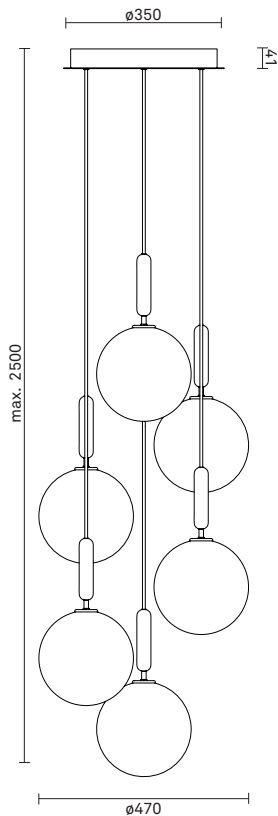

## MIIRA 6 Large - Opal

Design: Sofie Refer, 2019. EU-model.

**Miira 6 Large in mouth blown Opal White glass and Rock Grey finish. Incl. Ceiling plate.**

The significant details of Miira are the fine curves and thin neck that gives a graceful appearance.

## TECHNICAL INFO

**Product no.:** 03620224

**Type:** Suspension - Indoor

**Colour:**

Glass: Opal White

Metal: Rock Grey

Cable: Black

**Materials:**

Powder coated metal

Mouth-blown glass

Fabric covered cable

**Dimensions:**

∅470mm x max. 2500mm

Ceiling plate: ∅350mm x 41mm

Fabric cable - Length: 2500mm

**Product weight:**

Product incl. ceiling plate: - g

Ceiling plate: 2450 g

**Packaging:**

Dimensions: L: -mm x W: -mm x H: -mm

Weight: - g

Total weight incl. product: - g

Number of parcels: 7

Material: Brown cardboard.