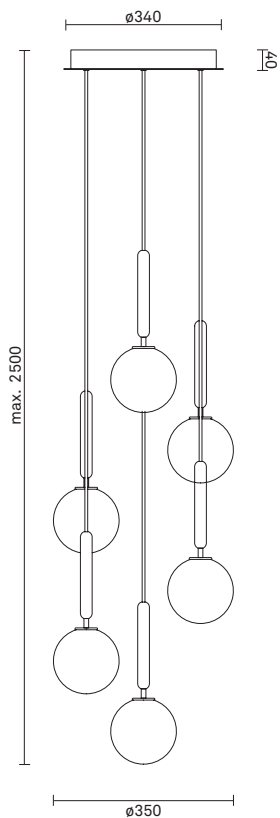

NUURA

MIIRA 6 - Opal

Design: Sofie Refer, 2018. EU-model.

Miira 6 in mouth blown Optic Clear glass and Rock Grey metal finish.

The significant details of Miira are the fine curves and thin neck that gives a graceful appearance.

TECHNICAL INFO

Product no.: 03060224
Type: Suspension - Indoor

Colour:
Glass: Opal White
Metal: Rock Grey
Cable: Black

Materials:
Powder coated metal
Mouth-blown glass
Fabric covered cable

Dimensions:
ø350mm x max. 2500mm
Ceiling plate: ø340mm x 45mm
Fabric cable - Length: 2500mm

Product weight:
Product incl. ceiling plate: 7338 g
Ceiling plate: 2450 g

Packaging:
Pendant: L: 424mm x W: 171mm x H: 170mm
Ceiling plate: L: 440mm x W: 440mm x H: 120mm
Weight: 3198 g
Total weight incl. product: 10586 g
Number of parcels: 7
Material: Brown cardboard.