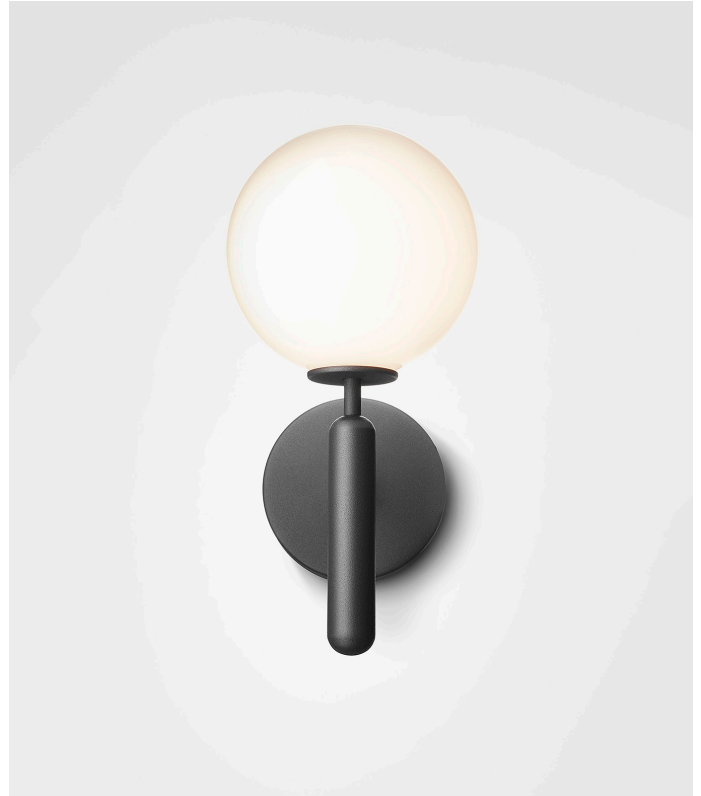

NUURA

MIIRA WALL - Opal

Design: Sofie Refer, 2018. EU-model.

Miira Wall in mouth blown Opal White glass and Rock Grey metal finish.

The significant details of Miira are the fine curves and thin neck that gives a graceful appearance.

The Miira Collection features mouth blown glass globes in both Opal White and Optic Clear. The Optic glass has slight variances due to the handmade process, which makes each piece unique.

Miira collection is designed with the chandelier as a centre and expands into a complete series of lights, manufactured in the highest quality.

Miira Wall has a balanced graphic look suitable for domestic and public spaces.

Miira collection:

The Miira collection include the following products:

- Miira 1 / Optic
- Miira 1 / Opal
- Miira 4 / Optic
- Miira 4 / Opal
- Miira Wall / Optic
- Miira Wall / Opal
- Miira Table / Optic
- Miira Table / Opal
- Miira 6 / Optic
- Miira 6 / Opal
- Miira 13 / Optic
- Miira 13 / Opal

TECHNICAL INFO

Product no.: 03480224
Type: Wall Light - Indoor

Colour:
Glass: Opal White
Metal: Rock Grey
Cable: Black

Materials:
Powder coated metal
Mouth-blown glass
Fabric covered cable

Dimensions:
177mm x 285mm
Fabric cable - Length: 2500mm