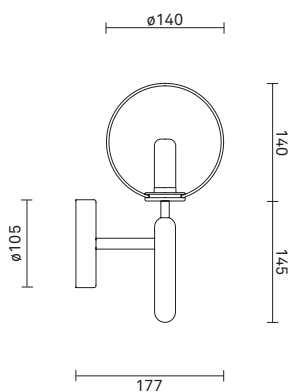

NUURA

MIIRA WALL - Opal

Design: Sofie Refer, 2018. EU-model.

Miira Wall in mouth blown Opal White glass and Rock Grey metal finish.

The significant details of Miira are the fine curves and thin neck that gives a graceful appearance.

TECHNICAL INFO

Product no.: 03480224
Type: Wall Light - Indoor

Colour:
Glass: Opal White
Metal: Rock Grey
Cable: Black

Materials:
Powder coated metal
Mouth-blown glass
Fabric covered cable

Dimensions:
177mm x 285mm
Fabric cable - Length: 2500mm

Product weight:
Product: 1079 g

Packaging:
Dimensions: L: 419mm x W: 155mm x H: 166mm
Weight: 418 g
Total weight incl. product: 1497 g
Number of parcels: 1
Material: Brown cardboard.

Packaging - weight - material: