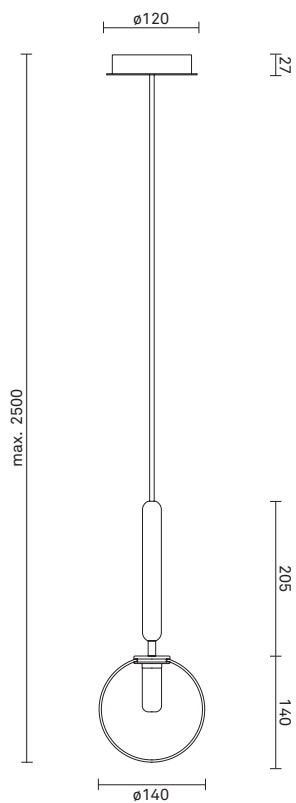

NUURA

MIIRA 1 - Optic

Design: Sofie Refer, 2018. EU-model.

Miira 1 in mouth blown Optic Clear glass and Rock Grey metal finish.

The significant details of Miira are the fine curves and thin neck that gives a graceful appearance.

TECHNICAL INFO

Product no.: 03310223
Type: Suspension - Indoor

Colour:
Glass: Optic Clear
Metal: Rock Grey
Cable: Black

Materials:
Powder coated metal
Mouth-blown glass
Fabric covered cable

Dimensions:
ø140mm x 345mm
Ceiling plate: ø120mm x 50mm
Fabric cable - Length: 2500mm

Product weight:
Product incl. ceiling plate: 1088 g
Ceiling plate: 265 g

Packaging:
Dimensions: L: 424mm x W: 171mm x H: 170mm
Weight: 458 g
Total weight incl. product: 1546 g
Number of parcels: 1
Material: Brown cardboard.