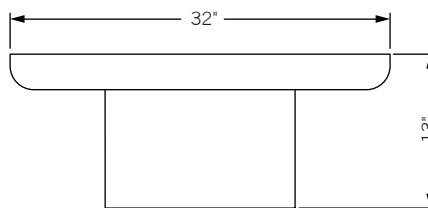

dombak coffee table

Inspired by its namesake – Dombak – meaning small drum. This family of side and coffee tables are individually hand turned out of solid lumber, and make a powerful impression in any environment.

Specifications Turned solid wood construction available in walnut, white oak, or ebonized oak.

Total dimensions Dia 32" H 13"

top

front