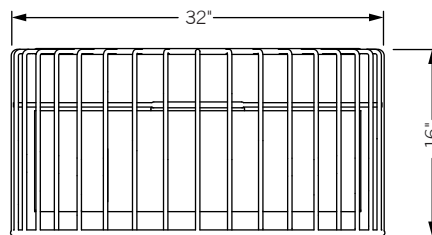

Total dimensions Dia 22" H 22"

top

front

Hanging Height Options

Inner Beauty 22" Chandelier

Each fixture includes a hanging stem set comprised of a stem, hang-straight hardware, and canopy. The stem pipe connects to a middle plate within the fixture and is split into (3) 12" & (1) 6" stem tube lengths. This allows the fixture to be hung with the bottom of the fixture up to 56" from the ceiling. Should a longer hanging height be required, extra stem tubes may be ordered.

Each of the above configurations are possible using the standard hanging stem set provided with each fixture. All dimensions are approximate.

inner beauty 32" chandelier

The Inner Beauty Chandeliers capture the powerful gesture first introduced by the Inner Beauty Floor Lamps. The classical cylindrical shape, shade, and diffuser can be used as a single centerpiece or in multiples to create a filtered yet focused lighting solution.

Total dimensions Dia 32" H 16"

top

front

Hanging Height Options

Inner Beauty 32" Chandelier

Each fixture includes a hanging stem set comprised of a stem, hang-straight hardware, and canopy. The stem pipe connects to a middle plate within the fixture and is split into (3) 12" & (1) 6" stem tube lengths. This allows the fixture to be hung with the bottom of the fixture up to 56" from the ceiling. Should a longer hanging height be required, extra stem tubes may be ordered.

Each of the above configurations are possible using the standard hanging stem set provided with each fixture. All dimensions are approximate.