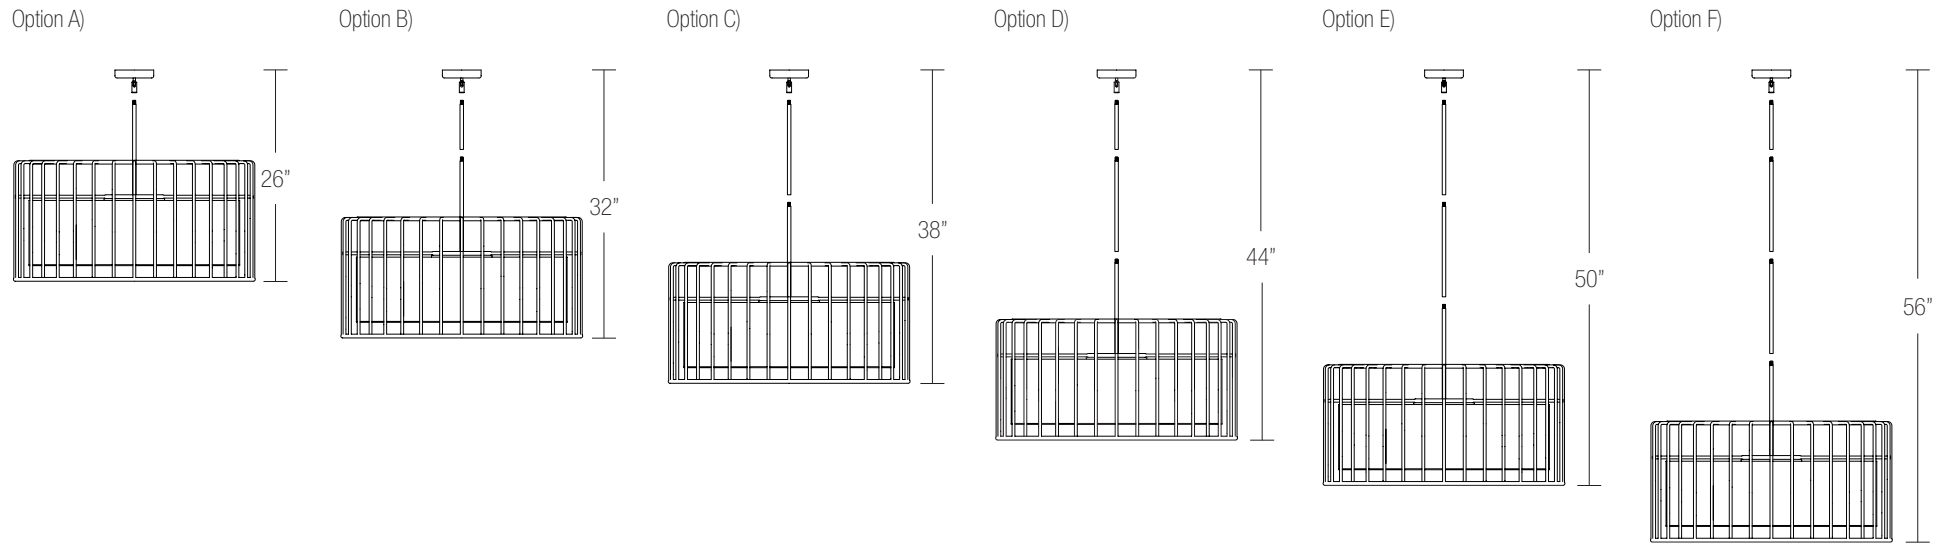

Total dimensions Dia 22" H 22"

top

front

Hanging Height Options

Inner Beauty 22" Chandelier

Each fixture includes a hanging stem set comprised of a stem, hang-straight hardware, and canopy. The stem pipe connects to a middle plate within the fixture and is split into (3) 12" & (1) 6" stem tube lengths. This allows the fixture to be hung with the bottom of the fixture up to 56" from the ceiling. Should a longer hanging height be required, extra stem tubes may be ordered.

Each of the above configurations are possible using the standard hanging stem set provided with each fixture. All dimensions are approximate.

inner beauty 32" chandelier

The Inner Beauty Chandeliers capture the powerful gesture first introduced by the Inner Beauty Floor Lamps. The classical cylindrical shape, shade, and diffuser can be used as a single centerpiece or in multiples to create a filtered yet focused lighting solution.

Total dimensions Dia 32" H 16"

top

front

Hanging Height Options

Inner Beauty 32" Chandelier

Each fixture includes a hanging stem set comprised of a stem, hang-straight hardware, and canopy. The stem pipe connects to a middle plate within the fixture and is split into (3) 12" & (1) 6" stem tube lengths. This allows the fixture to be hung with the bottom of the fixture up to 56" from the ceiling. Should a longer hanging height be required, extra stem tubes may be ordered.

Each of the above configurations are possible using the standard hanging stem set provided with each fixture. All dimensions are approximate.