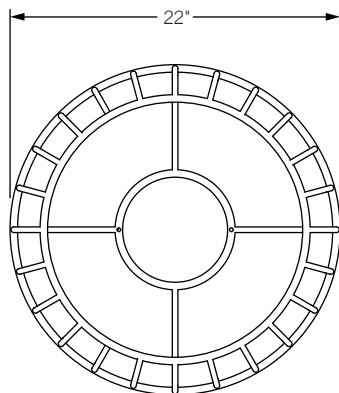

inner beauty 22" chandelier

The Inner Beauty Chandeliers capture the powerful gesture first introduced by the Inner Beauty Floor Lamps. The classical cylindrical shape, shade, and diffuser can be used as a single centerpiece or in multiples to create a filtered yet focused lighting solution.

Total dimensions Dia 22" H 22"

top

front

Hanging Height Options

Inner Beauty 22" Chandelier

Each fixture includes a hanging stem set comprised of a stem, hang-straight hardware, and canopy. The stem pipe connects to a middle plate within the fixture and is split into (3) 12" & (1) 6" stem tube lengths. This allows the fixture to be hung with the bottom of the fixture up to 56" from the ceiling. Should a longer hanging height be required, extra stem tubes may be ordered.

Each of the above configurations are possible using the standard hanging stem set provided with each fixture. All dimensions are approximate.

inner beauty 32" chandelier

The Inner Beauty Chandeliers capture the powerful gesture first introduced by the Inner Beauty Floor Lamps. The classical cylindrical shape, shade, and diffuser can be used as a single centerpiece or in multiples to create a filtered yet focused lighting solution.

Total dimensions Dia 32" H 16"

top

front

Hanging Height Options

Inner Beauty 32" Chandelier

Each fixture includes a hanging stem set comprised of a stem, hang-straight hardware, and canopy. The stem pipe connects to a middle plate within the fixture and is split into (3) 12" & (1) 6" stem tube lengths. This allows the fixture to be hung with the bottom of the fixture up to 56" from the ceiling. Should a longer hanging height be required, extra stem tubes may be ordered.