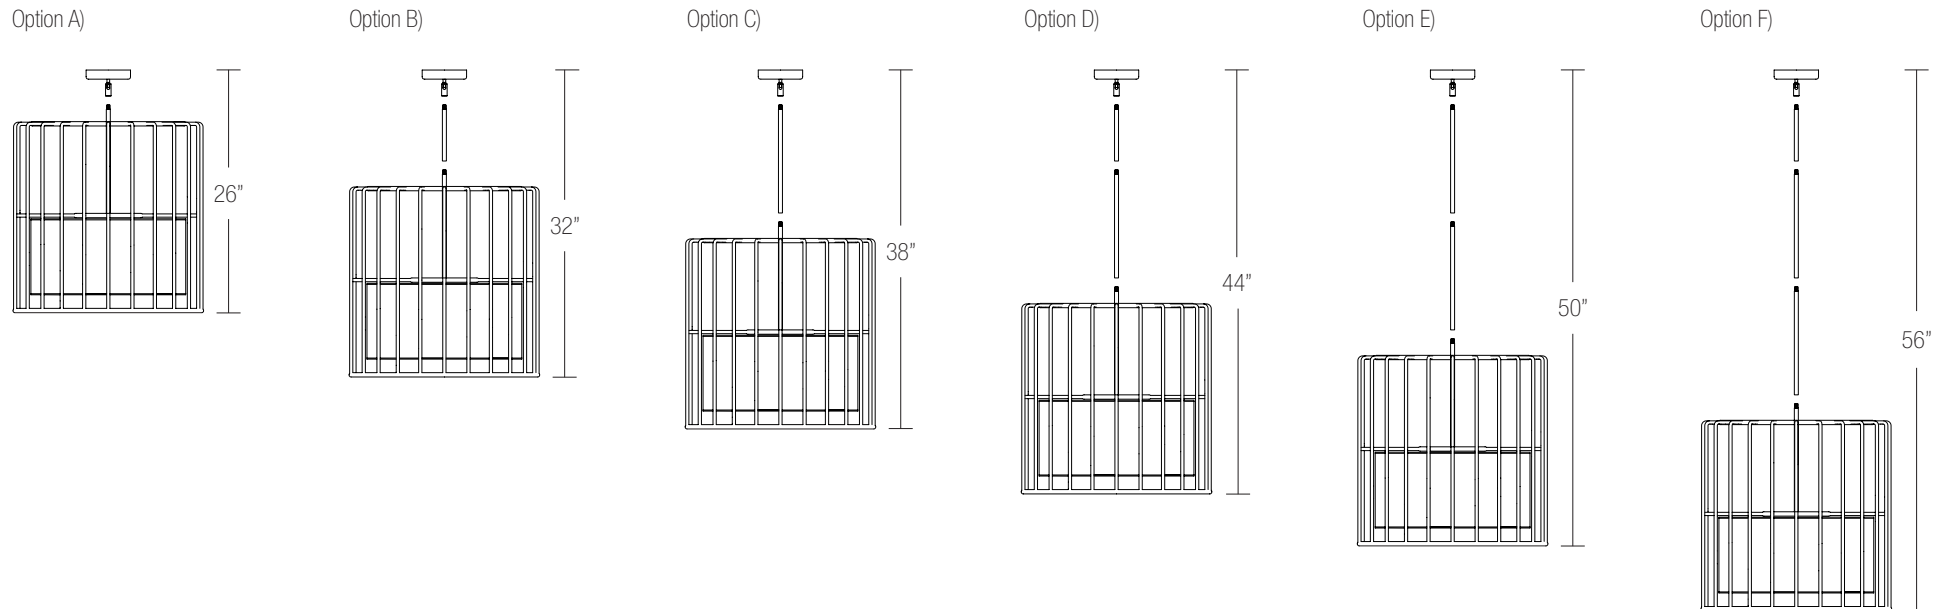

Total dimensions Dia 22" H 22"

top

front

Hanging Height Options

Inner Beauty 22" Chandelier

Each fixture includes a hanging stem set comprised of a stem, hang-straight hardware, and canopy. The stem pipe connects to a middle plate within the fixture and is split into (3) 12" & (1) 6" stem tube lengths. This allows the fixture to be hung with the bottom of the fixture up to 56" from the ceiling. Should a longer hanging height be required, extra stem tubes may be ordered.

Each of the above configurations are possible using the standard hanging stem set provided with each fixture. All dimensions are approximate.

inner beauty 32" chandelier

The Inner Beauty Chandeliers capture the powerful gesture first introduced by the Inner Beauty Floor Lamps. The classical cylindrical shape, shade, and diffuser can be used as a single centerpiece or in multiples to create a filtered yet focused lighting solution.

Total dimensions Dia 32" H 16"

top

front

Hanging Height Options

Inner Beauty 32" Chandelier

Each fixture includes a hanging stem set comprised of a stem, hang-straight hardware, and canopy. The stem pipe connects to a middle plate within the fixture and is split into (3) 12" & (1) 6" stem tube lengths. This allows the fixture to be hung with the bottom of the fixture up to 56" from the ceiling. Should a longer hanging height be required, extra stem tubes may be ordered.

Each of the above configurations are possible using the standard hanging stem set provided with each fixture. All dimensions are approximate.