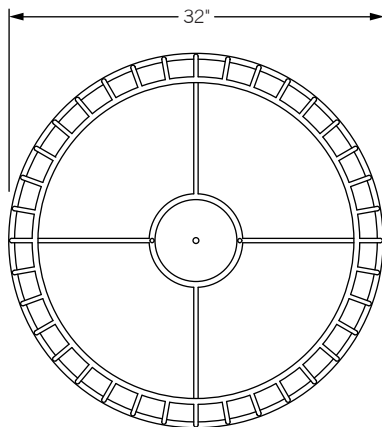

Total dimensions Dia 22" H 22"

top

front

Hanging Height Options

Inner Beauty 22" Chandelier

Each fixture includes a hanging stem set comprised of a stem, hang-straight hardware, and canopy. The stem pipe connects to a middle plate within the fixture and is split into (3) 12" & (1) 6" stem tube lengths. This allows the fixture to be hung with the bottom of the fixture up to 56" from the ceiling. Should a longer hanging height be required, extra stem tubes may be ordered.

Each of the above configurations are possible using the standard hanging stem set provided with each fixture. All dimensions are approximate.

inner beauty 32" chandelier

The Inner Beauty Chandeliers capture the powerful gesture first introduced by the Inner Beauty Floor Lamps. The classical cylindrical shape, shade, and diffuser can be used as a single centerpiece or in multiples to create a filtered yet focused lighting solution.

Total dimensions Dia 32" H 16"

top

front

Hanging Height Options

Inner Beauty 32" Chandelier

Each fixture includes a hanging stem set comprised of a stem, hang-straight hardware, and canopy. The stem pipe connects to a middle plate within the fixture and is split into (3) 12" & (1) 6" stem tube lengths. This allows the fixture to be hung with the bottom of the fixture up to 56" from the ceiling. Should a longer hanging height be required, extra stem tubes may be ordered.

Each of the above configurations are possible using the standard hanging stem set provided with each fixture. All dimensions are approximate.