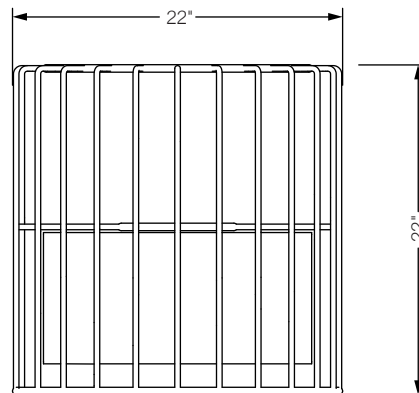

inner beauty 22" chandelier

The Inner Beauty Chandeliers capture the powerful gesture first introduced by the Inner Beauty Floor Lamps. The classical cylindrical shape, shade, and diffuser can be used as a single centerpiece or in multiples to create a filtered yet focused lighting solution.

Total dimensions Dia 22" H 22"

top

front

Hanging Height Options

Inner Beauty 22" Chandelier

Each fixture includes a hanging stem set comprised of a stem, hang-straight hardware, and canopy. The stem pipe connects to a middle plate within the fixture and is split into (3) 12" & (1) 6" stem tube lengths. This allows the fixture to be hung with the bottom of the fixture up to 56" from the ceiling. Should a longer hanging height be required, extra stem tubes may be ordered.

Each of the above configurations are possible using the standard hanging stem set provided with each fixture. All dimensions are approximate.

inner beauty 32" chandelier

The Inner Beauty Chandeliers capture the powerful gesture first introduced by the Inner Beauty Floor Lamps. The classical cylindrical shape, shade, and diffuser can be used as a single centerpiece or in multiples to create a filtered yet focused lighting solution.

Total dimensions Dia 32" H 16"

top

front

Hanging Height Options

Inner Beauty 32" Chandelier

Each fixture includes a hanging stem set comprised of a stem, hang-straight hardware, and canopy. The stem pipe connects to a middle plate within the fixture and is split into (3) 12" & (1) 6" stem tube lengths. This allows the fixture to be hung with the bottom of the fixture up to 56" from the ceiling. Should a longer hanging height be required, extra stem tubes may be ordered.