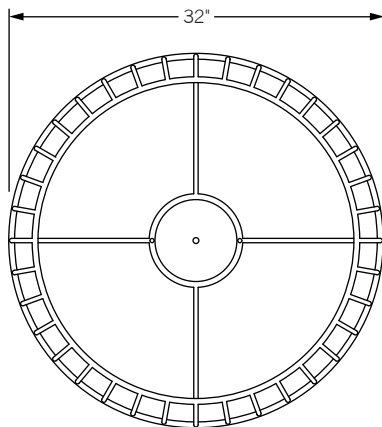

Total dimensions Dia 9" H 18"

inner beauty 22" chandelier

The Inner Beauty Chandeliers capture the powerful gesture first introduced by the Inner Beauty Floor Lamps. The classical cylindrical shape, shade, and diffuser can be used as a single centerpiece or in multiples to create a filtered yet focused lighting solution.

Total dimensions Dia 22" H 22"

top

front

inner beauty 32" chandelier

The Inner Beauty Chandeliers capture the powerful gesture first introduced by the Inner Beauty Floor Lamps. The classical cylindrical shape, shade, and diffuser can be used as a single centerpiece or in multiples to create a filtered yet focused lighting solution.

Total dimensions Dia 32" H 16"

top

front