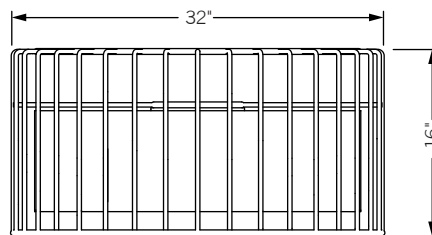

Total dimensions Dia 9" H 18"

inner beauty 22" chandelier

The Inner Beauty Chandeliers capture the powerful gesture first introduced by the Inner Beauty Floor Lamps. The classical cylindrical shape, shade, and diffuser can be used as a single centerpiece or in multiples to create a filtered yet focused lighting solution.

Total dimensions Dia 22" H 22"

top

front

inner beauty 32" chandelier

The Inner Beauty Chandeliers capture the powerful gesture first introduced by the Inner Beauty Floor Lamps. The classical cylindrical shape, shade, and diffuser can be used as a single centerpiece or in multiples to create a filtered yet focused lighting solution.

Total dimensions Dia 32" H 16"

top

front