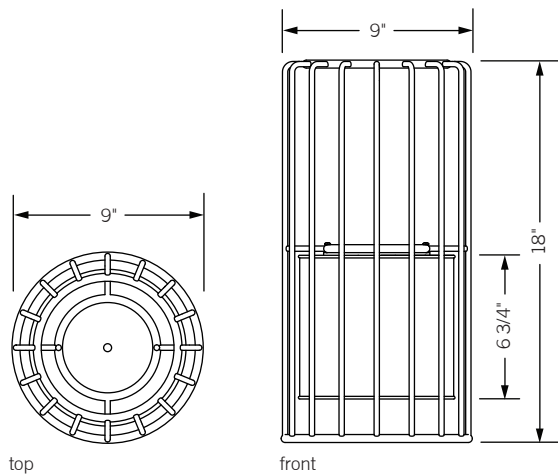

Specifications Solid steel bar available in a smoked brass, polished chrome, burnt copper, gloss or flat black and white powder coat. Powder coat finishes are available in custom colors.

Lamping (1) Candelabra (E12) Porcelain socket

Total dimensions Dia 9" H 18"

inner beauty 22" chandelier

The Inner Beauty Chandeliers capture the powerful gesture first introduced by the Inner Beauty Floor Lamps. The classical cylindrical shape, shade, and diffuser can be used as a single centerpiece or in multiples to create a filtered yet focused lighting solution.

Total dimensions Dia 22" H 22"

top

front

inner beauty 32" chandelier

The Inner Beauty Chandeliers capture the powerful gesture first introduced by the Inner Beauty Floor Lamps. The classical cylindrical shape, shade, and diffuser can be used as a single centerpiece or in multiples to create a filtered yet focused lighting solution.

Total dimensions Dia 32" H 16"

top

front