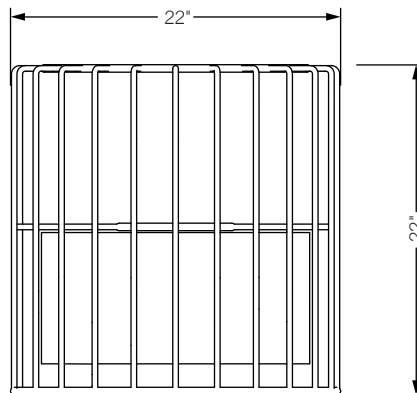

Total dimensions Dia 9" H 18"

inner beauty 22" chandelier

The Inner Beauty Chandeliers capture the powerful gesture first introduced by the Inner Beauty Floor Lamps. The classical cylindrical shape, shade, and diffuser can be used as a single centerpiece or in multiples to create a filtered yet focused lighting solution.

Total dimensions Dia 22" H 22"

top

front

inner beauty 32" chandelier

The Inner Beauty Chandeliers capture the powerful gesture first introduced by the Inner Beauty Floor Lamps. The classical cylindrical shape, shade, and diffuser can be used as a single centerpiece or in multiples to create a filtered yet focused lighting solution.

Total dimensions Dia 32" H 16"

top

front