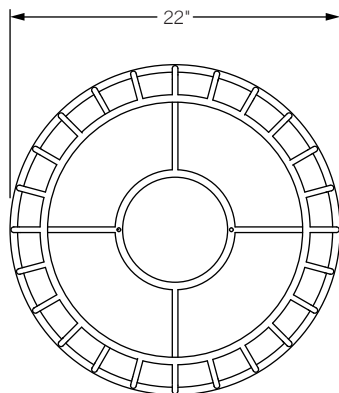

Total dimensions Dia 9" H 18"

inner beauty 22" chandelier

The Inner Beauty Chandeliers capture the powerful gesture first introduced by the Inner Beauty Floor Lamps. The classical cylindrical shape, shade, and diffuser can be used as a single centerpiece or in multiples to create a filtered yet focused lighting solution.

Total dimensions Dia 22" H 22"

top

front

inner beauty 32" chandelier

The Inner Beauty Chandeliers capture the powerful gesture first introduced by the Inner Beauty Floor Lamps. The classical cylindrical shape, shade, and diffuser can be used as a single centerpiece or in multiples to create a filtered yet focused lighting solution.

Total dimensions Dia 32" H 16"

top

front