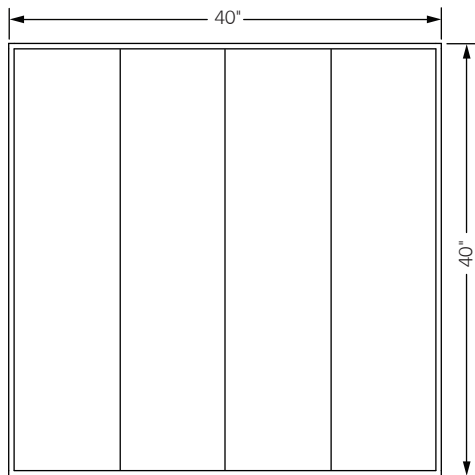

keys coffee table

A family of tables which include coffee, console, complement, and side. Each table is composed of four separate back painted glass elements that can be custom ordered in combinations of black, white, yellow, and gray. These elements can be arranged and rearranged to your desired orientation.

Specifications Solid steel bar available in a flat black or white powder coat finish with spandrel painted glass. Spandrel glass available in black, white, gray, and yellow. Powder coat finishes are also available in custom colors.

Total dimensions W 40" D 40" H 13"

top

front