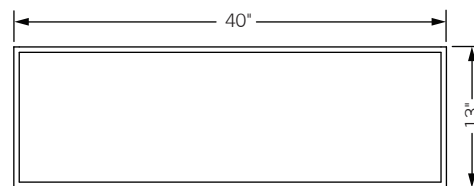

keys coffee table

A family of tables which include coffee, console, complement, and side. Each table is composed of four separate back painted glass elements that can be custom ordered in combinations of black, white, yellow, and gray. These elements can be arranged and rearranged to your desired orientation.

Specifications Solid steel bar available in a flat black or white powder coat finish with spandrel painted glass. Spandrel glass available in black, white, gray, and yellow. Powder coat finishes are also available in custom colors.

Total dimensions W 40" D 40" H 13"

top

front