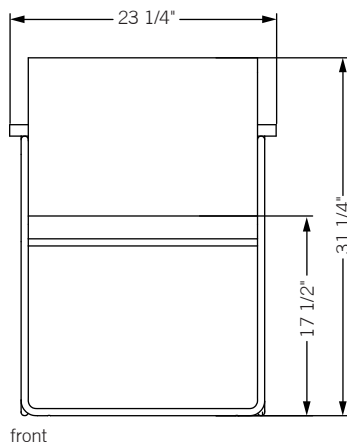

**Specifications** Solid steel bar available in a flat black or white powder coat finish with solid brushed brass bar and upholstered top. Powder coat finishes are available in custom colors. Upholstery may be sourced COM, COL or suggested fabrics and leather. (COM requirements = 2.5 yards).

**Total dimensions** W 23 1/4" D 25" H 31 1/4"

**Total dimensions** W 22" D 25" H 31 1/4"

front

side