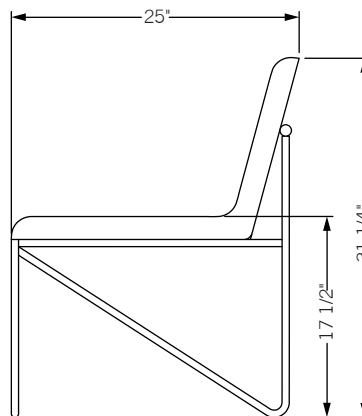

**Total dimensions** W 23 1/4" D 25" H 31 1/4"

## kickstand side chair- armless

Collection of stools, dining chairs, and lounge chairs, where upholstery sits atop powder coated metal bases. Each piece is accentuated with a deliberate solid brass bar detail.

**Total dimensions** W 22" D 25" H 31 1/4"

front

side