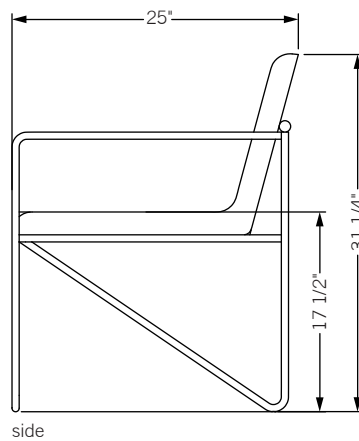

**Specifications** Solid steel bar available in a flat black or white powder coat finish with solid brushed brass bar and upholstered top. Powder coat finishes are available in custom colors. Upholstery may be sourced COM, COL or suggested fabrics and leather. (COM requirements = 2.5 yards).

**Total dimensions** W 23 1/4" D 25" H 31 1/4"

**Total dimensions** W 22" D 25" H 31 1/4"

front

side