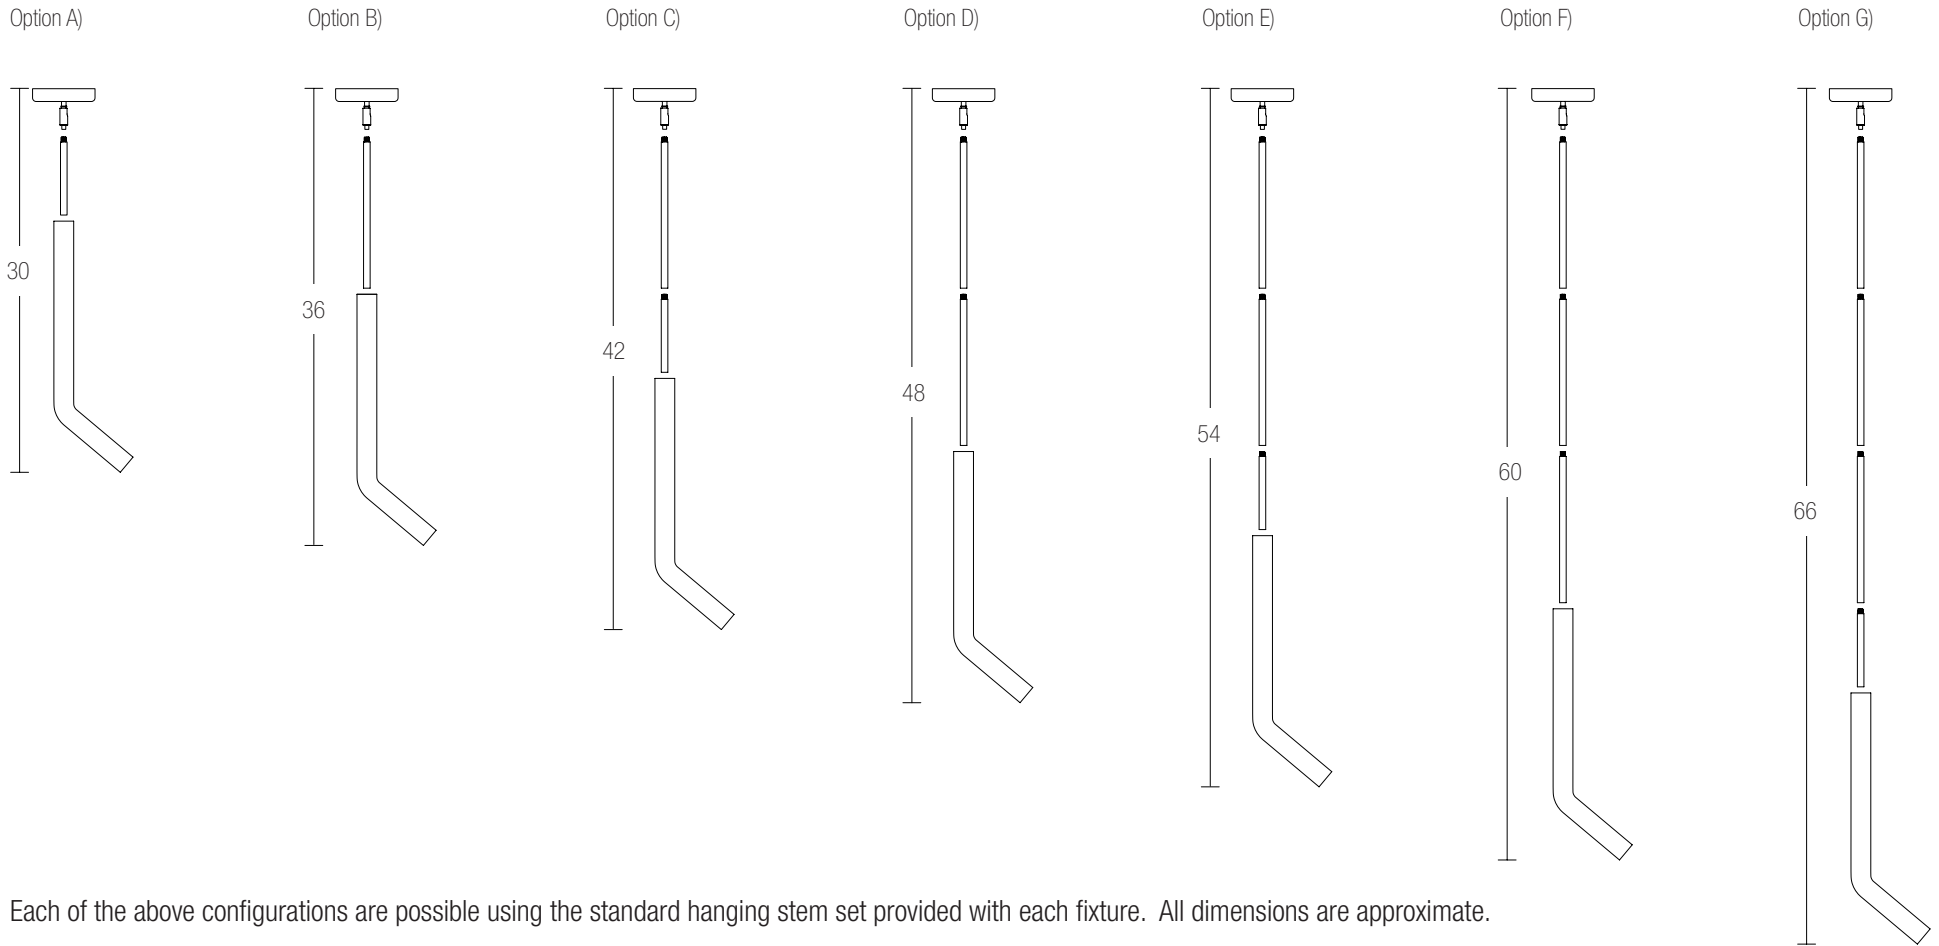

**Total dimensions** L 6 1/2" W 1 3/4" H 21"

# Hanging Height Options

## Open Mic Hanging Light

Each fixture includes a hanging stem set comprised of a stem, hang-straight hardware, and canopy. The stem pipe connects to a middle plate within the fixture and is split into (3) 12" & (1) 6" stem tube lengths. This allows the fixture to be hung with the bottom of the fixture up to 70" from the ceiling. Should a longer hanging height be required, extra stem tubes may be ordered.

Each of the above configurations are possible using the standard hanging stem set provided with each fixture. All dimensions are approximate.