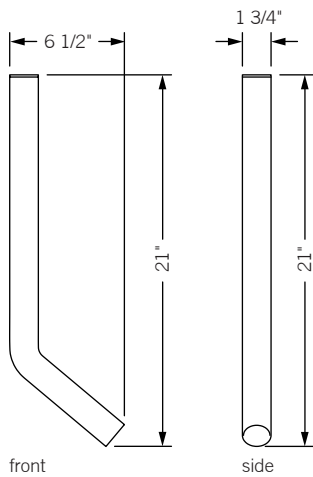

## open mic pendant

With a deliberate, yet simple bend in the tubing, these ceiling mount pendants add light and intrigue to any environment. Part of the Open Mic light series, and sourced individually.

**Total dimensions** L 6 1/2" W 1 3/4" H 21"

## Open Mic Hanging Light

Each fixture includes a hanging stem set comprised of a stem, hang-straight hardware, and canopy. The stem pipe connects to a middle plate within the fixture and is split into (3) 12" & (1) 6" stem tube lengths. This allows the fixture to be hung with the bottom of the fixture up to 70" from the ceiling. Should a longer hanging height be required, extra stem tubes may be ordered.

Each of the above configurations are possible using the standard hanging stem set provided with each fixture. All dimensions are approximate.