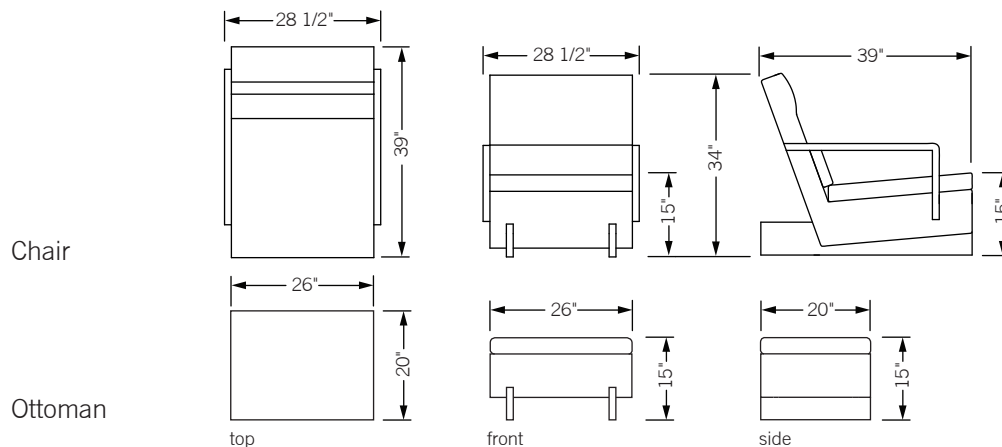

## trax lounge chair & ottoman

The Trax Lounge & Ottoman's dramatic profile makes it an instant head turner. Its bold solid wood beam legs provide a sense of balance & luxurious precision. In addition the angled back, lumbar support system, and head rest create a truly relaxing environment. The cushions are constructed of low density memory foam which mold themselves to the shape of the body for maximum comfort.

**Total dimensions** Chair: W 28 1/2" D 39" H 34"  
Ottoman: W 26" D 20" H 15"

**Total dimensions** Chair: W 26" D 39" H 34"  
Ottoman: W 26" D 20" H 15"