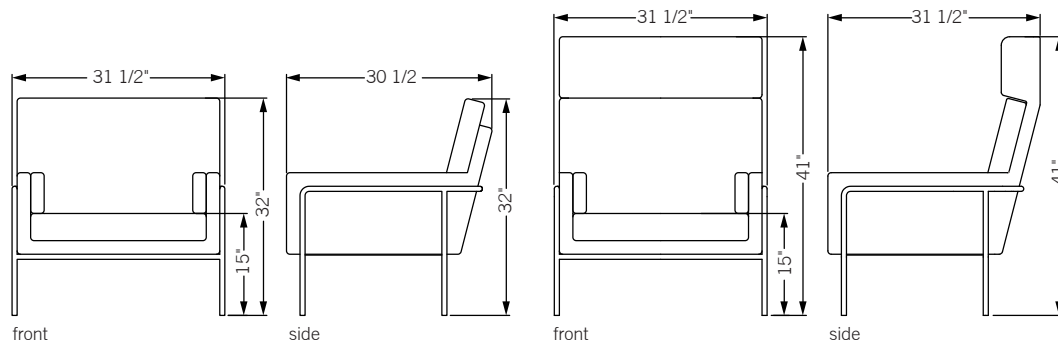

trolley lounge chair

Akin to a tailored three-piece suit, the Trolley Lounge chair's upholstered pieces are nestled in a determined, yet elegant frame. This setting forms an uncompromising seating environment. Also available in a high back version for a more formal and assertive experience.

Specifications Solid steel bar available in a smoked brass, polished chrome, burnt copper, or powder coat finish with upholstered top. Powder coat finishes are available in custom colors. Upholstery may be sourced COM, COL or suggested fabrics and leather. (COM requirements = 7 yards for low back, 8 yards for high back).

Total dimensions Low back: W 31 1/2" D 30 1/2" H 32"
High back: W 31 1/2" D 31 1/2" H 41"

trolley ottoman

The perfect complement to the trolley high back and low back lounge chairs, this ottoman offers a fully upholstered top needed in steel frame inviting you to kick back and relax.

Total dimensions W 31 1/2" D 22" H 15"