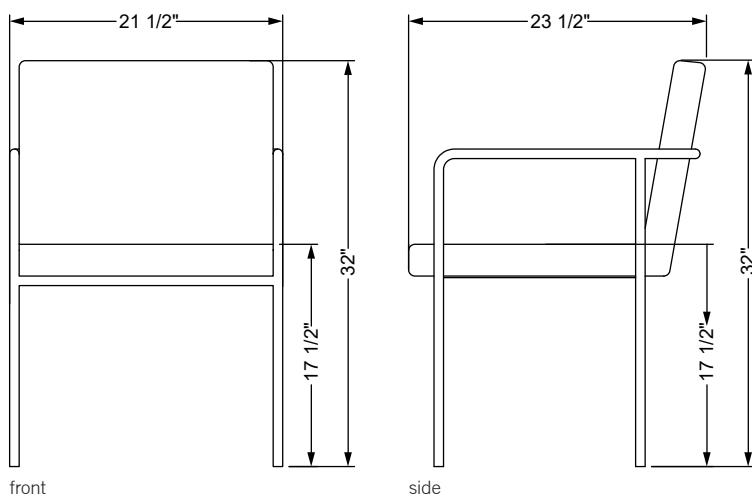

trolley side chair

The chair helps create a polished and purposive environment, while in harmony with the tailored look of its Trolley seating family members. This composed chair is available with or without arm.

Total dimensions W 21 1/2" D 23 1/2" H 32"

trolley side chair- Armless

The Trolley side chair helps create a polished and purposive environment, while in harmony with the tailored look of its Trolley seating family members. This composed chair is available with or without arm.

Total dimensions W 21 1/2" D 23 1/2" H 32"