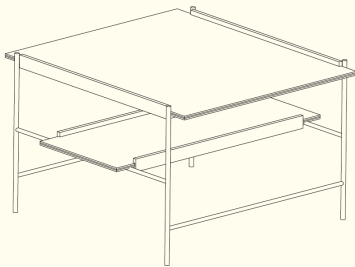

An understated, even austere, metal frame (in Fig Purple or Black) bears the trays, made from black-stained ash wood. Easy to fit together, adapt and transform, the KANSO COFFEE TABLE is an elegant study in sculptural form and no-nonsense function. It works as a stand-alone assemblage, either as a practical and versatile side table or as a focus and centrepiece for the living room.

Uncomplicated and minimalist, the effortlessness of Laura Bilde's finished pieces is testimony to the precision, passion and hard work that imbues them.

MATERIALS:

Black stained veneered ash wood trays
on powder coated steel frame.

COLOURS:

Black trays on fig purple frame
Black trays on black frame

MEASUREMENTS:

Height: 44 cm
Width: 71 cm
Depth: 70 cm

PLEASE WAIT to be SEATED A/S

Showroom
Frederiksgade 1, 1. floor
DK-1265 Copenhagen K
Denmark