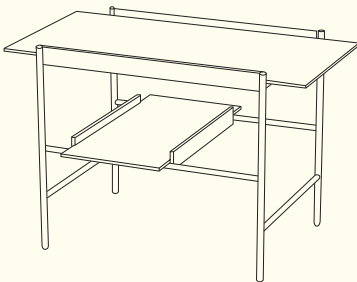

PLEASE WAIT

Design by LAURA BILDE

KANSO

TRAY TABLE

to be

SEATED

PLEASE WAIT

The KANSO tray table has an understated, even austere, metal frame that bears the trays, made from stained black ash wood. Easy to fit together, it's a sturdy yet elegant expression of sculptural form and no-nonsense function. It works as a stand-alone assemblage or a practical side table, and the trays can be turned to shape the ensemble into fresh patterns. The trays can be used on their own, to serve your friends, frame a dish or show a flower.

MATERIALS:

Black stained veneered ash wood trays
on powder coated steel frame.

COLOURS:

Black trays on fig purple frame
Black trays on black frame

MEASUREMENTS:

Height: 40 cm
Width: 60 cm
Depth: 40 cm

PLEASE WAIT to be SEATED A/S