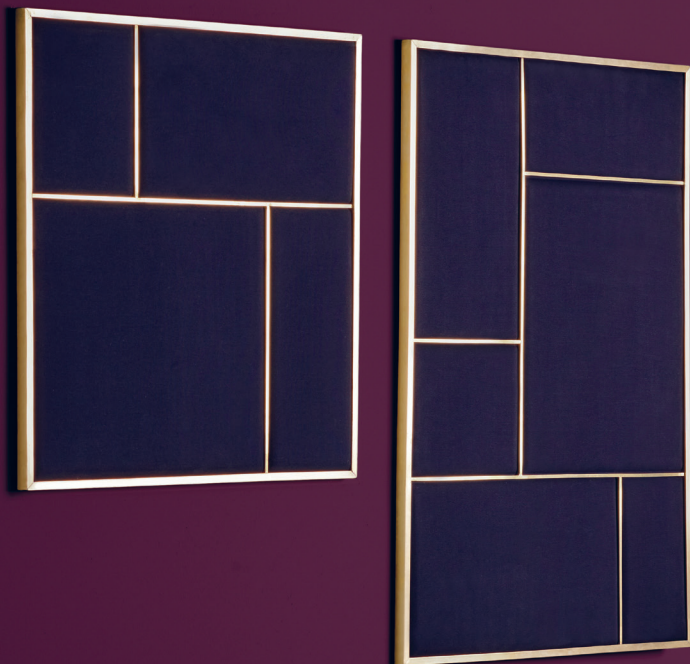

PLEASE WAIT

to be

Design by ALL THE WAY TO PARIS

NOUVEAU PIN

SEATED

PLEASE WAIT

This pinboard could be an organiser. School stuff in one area, work stuff in another. Appointments, 'to do' lists, flyers, numbers, whatever. If you need to Mondrianise your life. Or use it as a moodboard – photos, tickets, recipes, fun.

The pinboards come in three different sizes and can combine to create a dynamic landscape for presentation, composition and decoration. Clean-lined, multifunctional but flexible. The foam and textiles have been specially engineered to provide soundproofing, so the NOUVEAU PIN softens the acoustic signature of any space it adorns.

FABRIC COLOURS:

Oyster Grey
Rouge Noir
Navy Blue

FRAME:

Brass
Navy Blue powder coated steel

MEASUREMENTS:

Small: 276 x 623 x 25 mm

Medium: 623 x 623 x 25 mm

Large: 890 x 623 x 25 mm