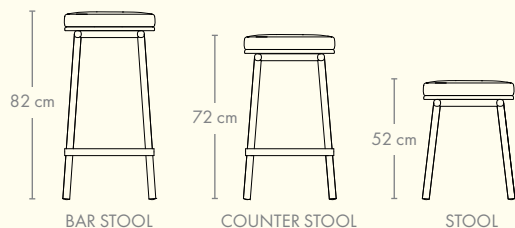

# TUBBY

BAR STOOL

to be

SEATED

# PLEASE WAIT

The Tubby bar stool, builds on the same design language as Faye Toogood's iconic SPADE CHAIR, with it's recognisable tubular approach.

"Tubby yet elegant" - that's the way to describe the TUBBY BAR STOOL collection of three heights. An original connection of bulky round tubes and a chunky soft seat pad - a play on volume meeting a tubular frame. Place in your kitchen, bar, restaurant if you are looking for a classic yet contemporary design, the Tubby bar stool will be your comfortable choice.

MEASUREMENTS:  
Width: 40 cm · Depth: 34 cm

MATERIALS:  
Frame: Steel  
Upholstered seat: Leather

MEASUREMENTS:  
Width: 40 cm · Depth: 34 cm

MATERIALS:  
Frame: Steel  
Wooden seat: Natural ash or painted ash