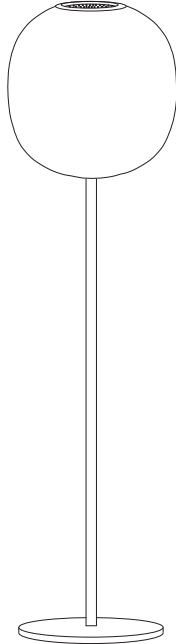

Prd

Bloom Floor Lamp

Designer- Tim Rundle / Year 2019

The Bloom Pendants' superelliptical form is inspired by the gentle dynamic flow of paper lanterns. Its glorious lit effect is the result of transparency and light. Two contrasting materials – a finely perforated mesh core and frosted blown glass, combine to project a soft focus texture onto the inside of the shade. At the same time, an unobstructed pool of light is projected downwards onto objects below. Blooms distinct character is evident both in its on and off state, creating a versatile, value for money Pendant lamp.

Resident

Resident Headquarters
61 Upper Queen Street
Newton Auckland New Zealand
Ph +64 9 601 9241
www.resident.co.nz

1400mm (55.1")

280mm (11")

Product Description

Floor Light

Product Code

BLM007 - Bloom Floor Light White

BLM008 - Bloom Floor Light Black

Materials

Glass / Stainless Steel

Colour Options

Shade - Frosted White Glass

Diffuser - Nickel Plated

Cable - Black

Base and Stand - Matt Black

Shade - Frosted Black Glass

Diffuser - Matt Black

Cable - Black

Base and Stand - Matt Black

Cable Length

3000mm

Bulb Specs

Voltage - 110 - 240V