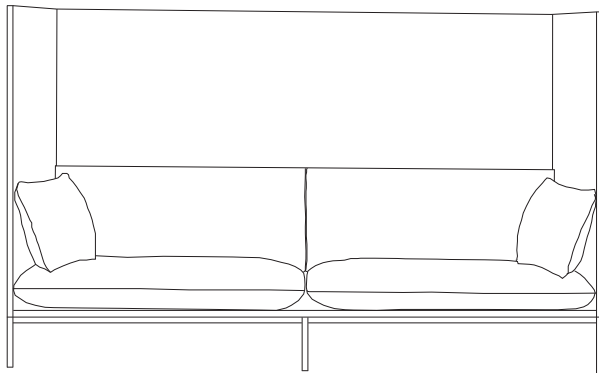

Product Description
Multifunctional Sofa

Product Code
CAR003

Materials
Multi density feather and foam system
Timber and Steel frame

Upholstery Options
Category one- Revision by Resident
Category two- Meld by Maharam
Linara by Romo
Category three- Ascona by Pelle Leather
Fabric usage 18m per sofa

Packaging dimensions
TBC

Packaging weight
TBC

Appropriate for hard contract use
Yes

Warranty
3 Years

Awards
UL and CE

Resident

Resident Headquarters
61 Upper Queen Street
Newton Auckland New Zealand
Ph +64 9 601 9241
www.resident.co.nz