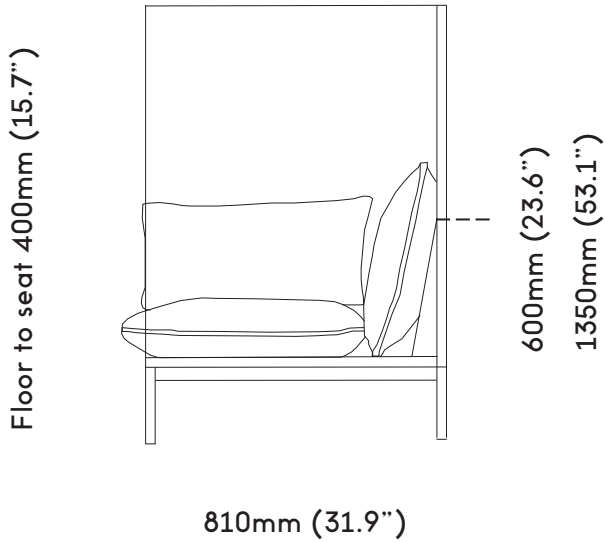

Product Description
Multifunctional Sofa

Product Code
CAR003

Materials
Multi density feather and foam system
Timber and Steel frame

Upholstery Options
Category one- Revision by Resident
Category two- Meld by Maharam
Linara by Romo
Category three- Ascona by Pelle Leather
Fabric usage 18m per sofa

Packaging dimensions
TBC

Packaging weight
TBC

Appropriate for hard contract use
Yes

Warranty
3 Years

Awards
UL and CE

Resident

Resident Headquarters
61 Upper Queen Street
Newton Auckland New Zealand
Ph +64 9 601 9241
www.resident.co.nz