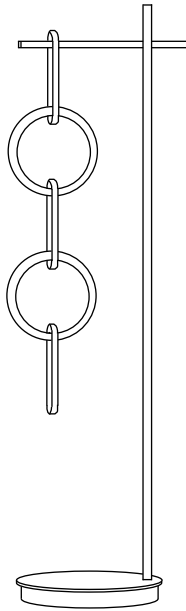

### Circus Ring

250mm (9.8")

16.4mm (0.64")

250mm (9.8")

### Floor Light

1635mm (64.4")

400mm (15.7")