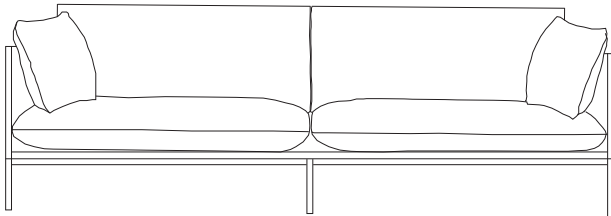

Carousel Sofa Low Back

Designer- Cameron Foggo/ Year 2018

The Carousel sofa blurs the barriers between residential and commercial furniture, conveniently available in low, mid and high back - dependant on the level of privacy required. Although masculine in appearance Carousel is softened by generously sized cushions and sits upon an elegantly refined blackened steel frame, multifunctional, elegant & timeless, quality's evocative of great mid century design.

Resident

Resident Headquarters
61 Upper Queen Street
Newton Auckland New Zealand
Ph +64 9 601 9241
www.resident.co.nz

Floor to seat 400mm (15.7")

600mm (23.6")

810mm (31.9")

2200mm (86.6")

Product Description
Multifunctional Sofa

Product Code
CAR001

Materials
Multi density feather and foam system
Timber and Steel frame

Upholstery Options
Category one- Revision by Resident
Category two- Meld by Maharam
Linara by Romo
Category three- Ascona by Pelle Leather
Fabric usage 15m per sofa