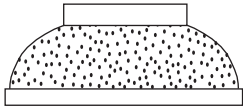

Prd

Wall light

140mm (5.51")

∅ 252mm (9.92")

Product Description

Wall Light

Product Code

MSW001

Materials

Aluminium

Colour Options

Frame - Anodised Gold

Bulb Specs

Voltage - 24V

Power Usage - 14W

Lumens - 1020

Colour Temperature - 2700K

CRI - 80

Average Life Span - 50,000 Hours

Dimming Options

Comes as standard with a 1-10V dimmable driver

Packaging Dimensions

W 31 x D 31 x H 20 cm

W 12.2 x D 12.2 x H 7.8 inch

CBM - 0.02 / CBF - 0.68

Packaging Weight

2kg / 4.4 lbs

Certification

CE. Can be UL certified upon request

Warranty

3 Years

Resident

Resident Headquarters
61 Upper Queen Street
Newton Auckland New Zealand
Ph +64 9 601 9241
www.resident.co.nz