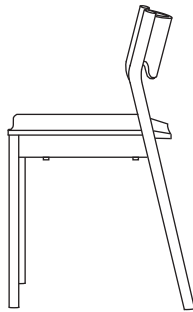

Floor to seat 460mm (18.1")