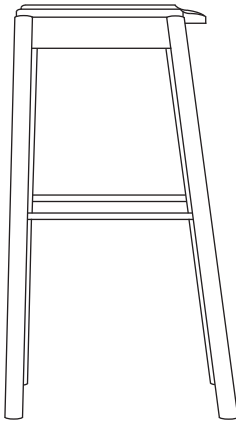

Prd

Tangerine Stool

Designer- Simon James / Year 2014

Made from solid oak, the Tangerine Stool is an extension of the popular Tangerine family. It's lightweight and streamlined appearance is tempered by the robustness of steel footrests, making this product robust and hard wearing.

Available in Natural or Black.

Resident

Resident Headquarters
61 Upper Queen Street
Newton Auckland New Zealand
Ph +64 9 601 9241
www.resident.co.nz

Prd

330mm (12.9")

370mm (14.5")

690mm (27.5")

330mm (12.9")

Product Description

Bar Stool

Product Code

TAN002N - Tangerine Stool Natural

TAN002B - Tangerine Stool Black

Materials

Solid Oak

Colour Options

Natural Oak

Black Stain

*Custom colours available, minimum order qty 50

Packaging dimensions

1 per box

W 42 x D 45 x H 75cm

W 16.5 x D 17.7 x H 29.5inch

CBM - 0.14