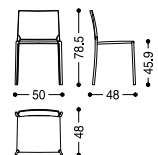

KAU

CLAUDIO BELLINI

CM: L. 50 · P. 48 · H. 45,9/78,5

Sedia con struttura in metallo
completamente rivestita in cuoietto
lavorato e cucito a mano.

*Chair with metal structure completely
covered in decorated and hand-sewn
hide leather.*