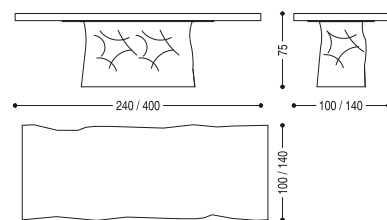

CM: L. 240/400 · P. 100/140 · H. 75

A table made with top in Kauri wood, an ancient wood from New Zealand, with sculptural base made of forged steel sheets by the internationally renowned artist Helidon Xhixha. Finish: base of oil / natural wax of vegetable origin with pine extracts.