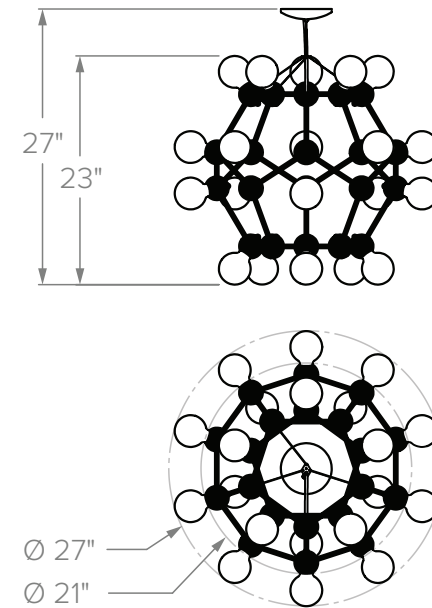

PICTURED IN POLISHED BRASS

### DIMENSIONS

27 × 27 × 27 IN MIN. DROP  
67 × 67 × 67 CM

### WEIGHT

12 LB  
5.4 KG

### LEAD TIME

6–8W weeks

*Please inquire for custom options.*