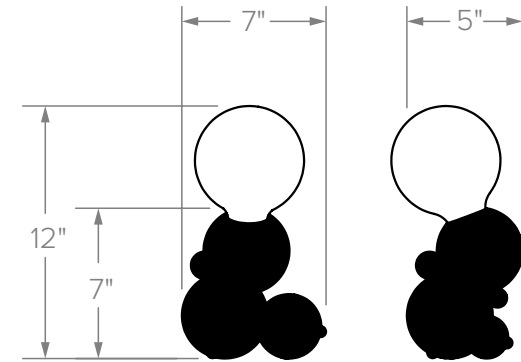

PICTURED IN POLISHED BRASS

BUBBLY 01-LIGHT LG TABLE LAMP

DIMENSIONS

12 × 7 × 5 IN
31 × 18 × 13 CM

MATERIALS

Brass

FINISHES

Polished nickel
Polished brass
Satin brass
Oil-rubbed bronze

WEIGHT

5 LB
2.3 KG

ILLUMINATION

120V / 240V
Accepts (1) E26 / E27 bulb
6W LED bulb provided
Matte white finish, 2700K;
Dimmable

CONNECTION

Cloth cord with plug

LEAD TIME

6–8 weeks