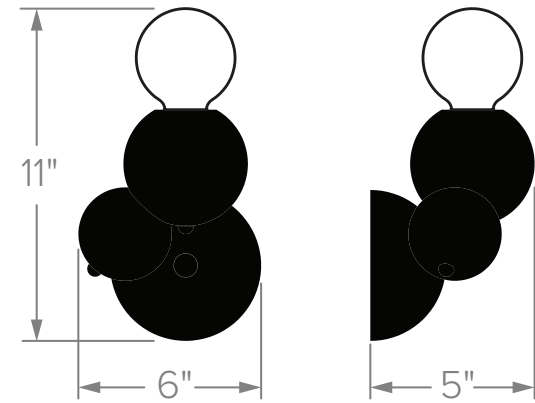

BUBBLY 01-LIGHT SCONCE

DIMENSIONS

11 × 6 × 5 IN MIN. DROP
27 × 15 × 13 CM

MATERIALS

Brass

FINISHES

Polished nickel
Polished brass
Satin brass
Oil-rubbed bronze

WEIGHT

4 LB
1.8 KG

ILLUMINATION

120V / 240V
Accepts (1) E26 / E27 bulb
6W LED bulb provided
Matte white finish, 2700K;
Dimmable

CONNECTION

5-IN backplate; hardwire
installation

LEAD TIME

6–8 weeks

*Please inquire for custom
options; mirrored pairs
available.*