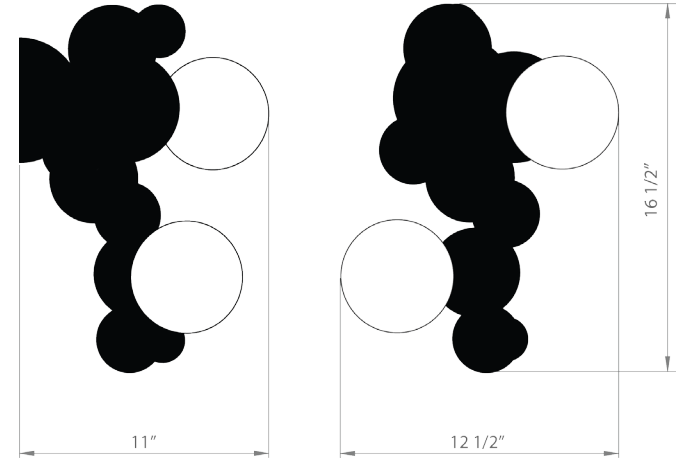

BUBBLY 02-LIGHT SCONCE WITH GLASS

DIMENSIONS

16.5 × 12.5 × 11 IN
42 × 32 × 28 CM

MATERIALS

Brass, hand-blown glass

FINISHES

Polished nickel
Polished brass
Satin brass
Oil-rubbed bronze

WEIGHT

16 LB
7.3 KG

ILLUMINATION

120V / 240V
Accepts (2) E12 / E14 bulbs
3W LED bulbs provided
Clear amber finish, 2700K;
Dimmable

INSTALLATION

6^{1/2}-IN backplate
Hardwire install

LEAD TIME

10–12 weeks

Please inquire for custom options.