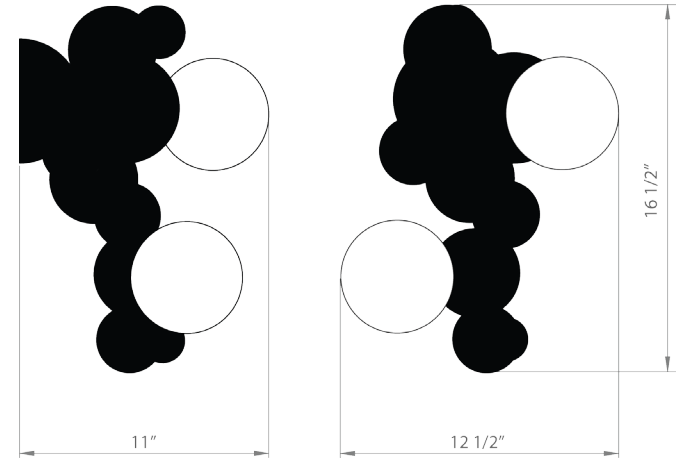

PICTURED IN SATIN BRASS

### DIMENSIONS

16.5 × 12.5 × 11 IN  
42 × 32 × 28 CM