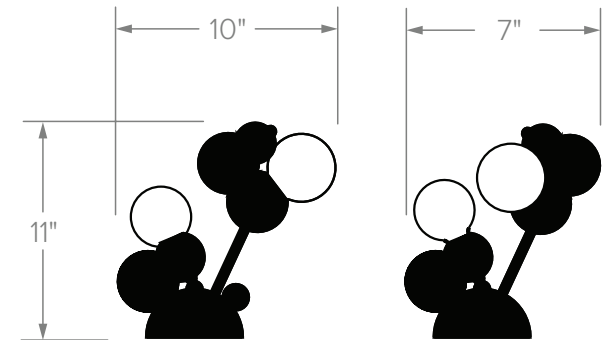

PICTURED IN POLISHED NICKEL

BUBBLY 02-LIGHT TABLE LAMP

DIMENSIONS

11 × 10 × 7 IN
28 × 26 × 18 CM

MATERIALS

Brass

FINISHES

Polished nickel
Polished brass
Satin brass
Oil-rubbed bronze

WEIGHT

6 LB
2.7 KG

ILLUMINATION

120V / 240V
Accepts (2) E26 / E27 bulbs
6W LED bulbs provided
Matte white finish, 2700K;
Dimmable

CONNECTION

Cloth cord with plug

LEAD TIME

6–8 weeks