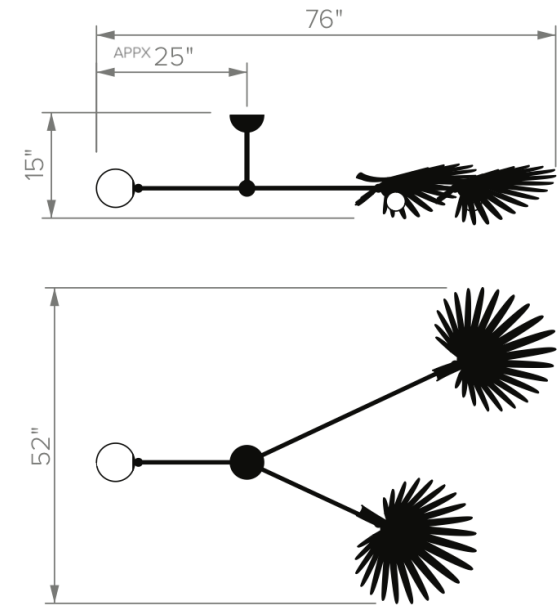

INEZ CHANDELIER

DIMENSIONS

76 × 52 × 18 IN MIN. DROP
193 × 132 × 45 CM

MATERIALS

Brass, copper, alabaster

FINISHES

Chalk white / Satin brass
Brushed copper / Satin brass
Antique copper / Satin brass
Blue salt patina / Polished
brass

WEIGHT

40 LB
18 KG

ILLUMINATION

120V / 240V
Accepts (3) E26 / E27 bulbs
6W LED bulbs provided
Matte white finish, 2700K;
Dimmable

SUSPENSION

5-IN canopy with stem in
matching finish

LEAD TIME

8–10 weeks

*Please inquire for custom
options.*