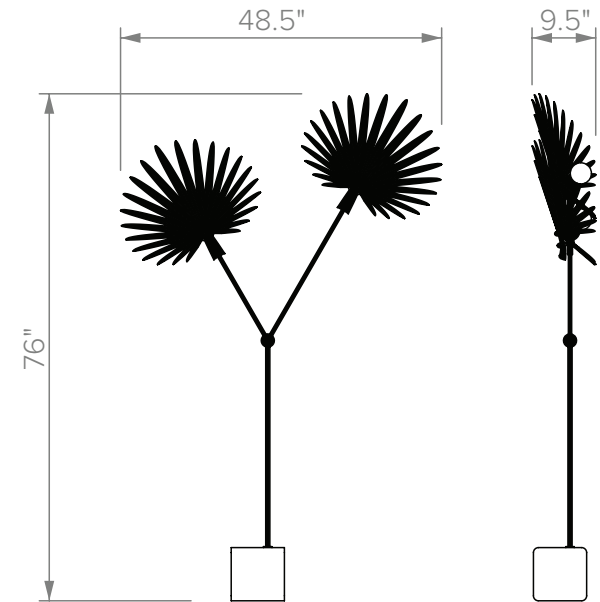

## INEZ FLOOR LAMP

### DIMENSIONS

76 × 49 × 10 IN MIN. DROP  
194 × 124 × 24 CM

### WEIGHT

50 LB  
23 KG

### LEAD TIME

8–10 weeks

*Please inquire for custom  
options.*