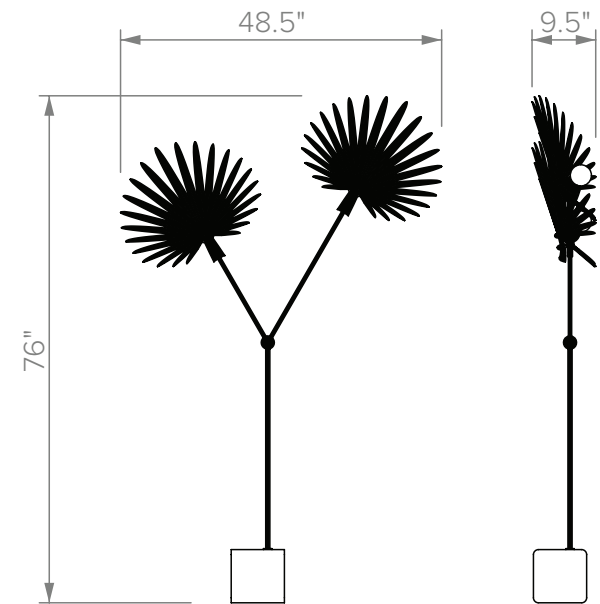

## INEZ FLOOR LAMP

### DIMENSIONS

76 × 49 × 10 IN MIN. DROP  
194 × 124 × 24 CM

### LEAD TIME

8–10 weeks

### WEIGHT

50 LB  
23 KG

*Please inquire for custom  
options.*