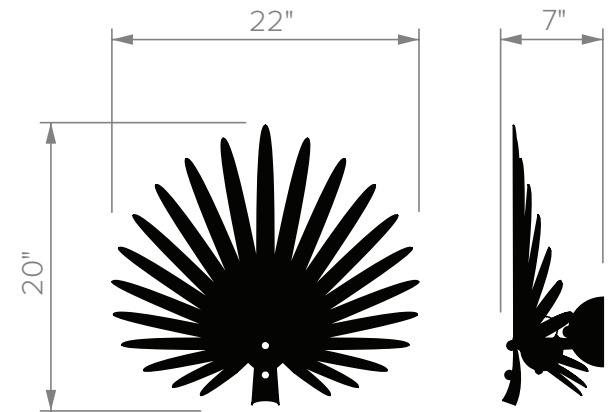

PICTURED IN BLUE SALT PATINA WITH POLISHED BRASS

INEZ WALL MOUNT

DIMENSIONS

22 × 20 × 7 IN
56 × 51 × 18 CM

MATERIALS

Copper, brass

FINISHES

Chalk white / Satin brass
Brushed copper / Satin brass
Antique copper / Satin brass
Blue salt patina / Polished
brass

WEIGHT

8 LB
3.6 KG

ILLUMINATION

120V / 240V
Accepts (1) E12 / E14 bulb
6W LED bulb provided
Matte white finish, 2700K;
Dimmable

CONNECTION

5-IN backplate; hard wire
installation

LEAD TIME

8–10 weeks