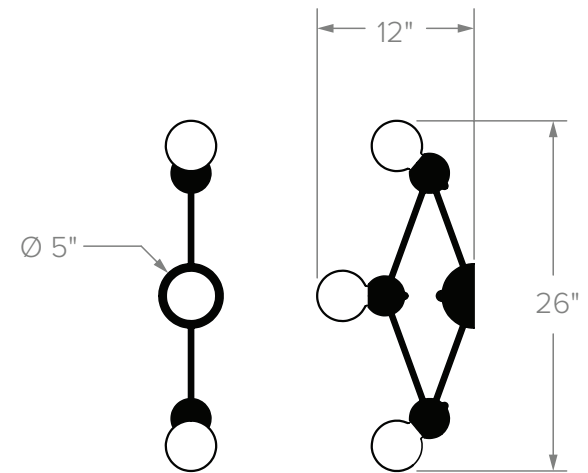

PICTURED IN BRUSHED BRASS

LINA 03-LIGHT DIAMOND SCONCE

DIMENSIONS

26 × 12 × 5 IN
66 × 31 × 13 CM

MATERIALS

Brass

FINISHES

Polished nickel
Polished brass
Brushed brass
Oil-rubbed bronze

WEIGHT

4 LB
1.8 KG

ILLUMINATION

120V / 240V
Accepts (3) E26 / E27 bulbs
6W LED bulbs provided
Matte white finish, 2700K;
Dimmable

INSTALLATION

5-IN rounded backplate;
hardwire installation

LEAD TIME

4–6 weeks