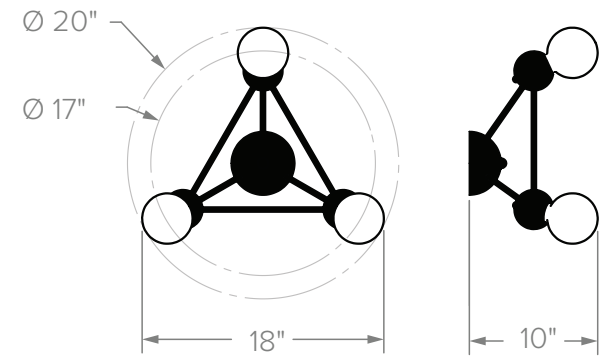

PICTURED IN BRUSHED BRASS

LINA 03-LIGHT TRIANGLE SCONCE

DIMENSIONS

20 × 18 × 10 IN
51 × 46 × 25 CM

MATERIALS

Brass

FINISHES

Polished nickel
Polished brass
Brushed brass
Oil-rubbed bronze

WEIGHT

4 LB
1.8 KG

ILLUMINATION

120V / 240V
Accepts (3) E26 / E27 bulbs
6W LED bulbs provided
Matte white finish, 2700K;
Dimmable

INSTALLATION

5-IN rounded backplate;
hardwire installation

LEAD TIME

4–6 weeks