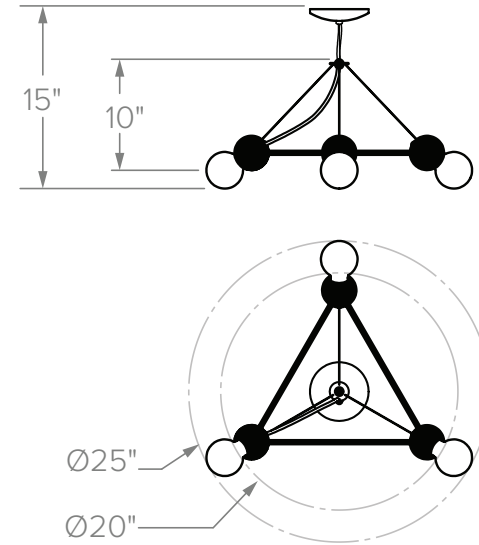

PICTURED IN OIL-RUBBED BRONZE

LINA 03-LIGHT TRIANGLE PENDANT

DIMENSIONS

25 × 25 × 19 IN MIN. DROP
64 × 64 × 48 CM

MATERIALS

Brass, glass

FINISHES

Polished nickel
Polished brass
Brushed brass
Oil-rubbed bronze

WEIGHT

4 LB
1.8 KG

ILLUMINATION

120V / 240V
Accepts (3) E26 bulbs
6W LED bulbs provided
Matte white finish, 2700K;
Dimmable

SUSPENSION

Aircraft cable installation;
5-IN canopy in matching
finish with cloth cord

LEAD TIME

4–6 weeks

Please inquire for custom options.