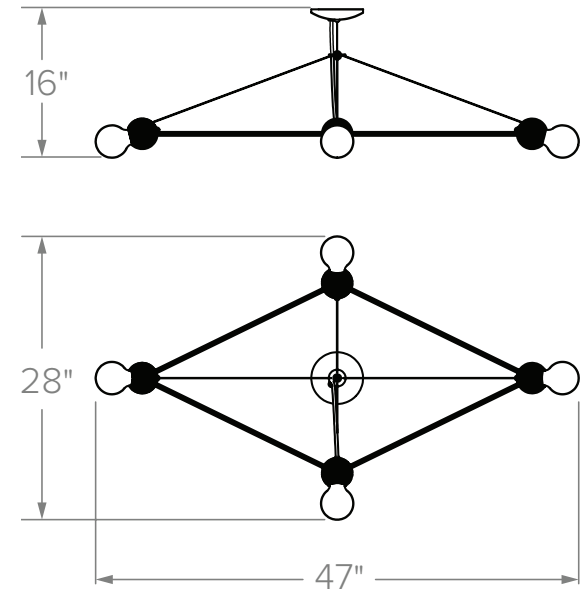

PICTURED IN OIL-RUBBED BRONZE

LINA 04-LIGHT DIAMOND CHANDELIER

DIMENSIONS

28 × 47 × 18 IN MIN. DROP
71 × 119 × 46 CM

MATERIALS

Brass

FINISHES

Polished nickel
Polished brass
Brushed brass
Oil-rubbed bronze

WEIGHT

6 LB
2.7 KG

ILLUMINATION

120V / 240V
Accepts (4) E26 / E27 bulbs
6W LED bulbs provided
Matte white finish, 2700K;
Dimmable

SUSPENSION

Aircraft cable installation;
5-IN canopy in matching
finish with cloth cord

LEAD TIME

6–8 weeks

Please inquire for custom options.