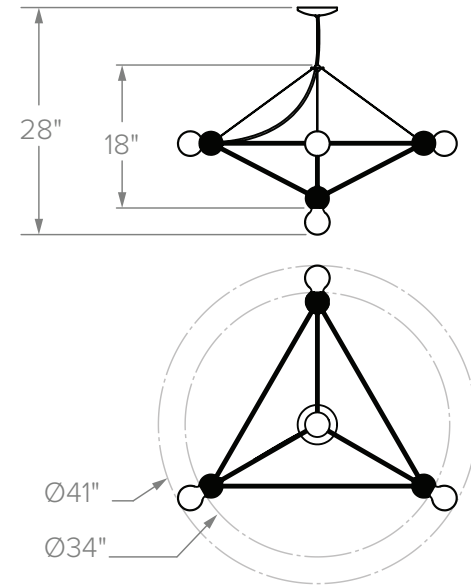

PICTURED IN BRUSHED BRASS

### DIMENSIONS

34 × 34 × 29 IN MIN. DROP  
86 × 86 × 74 CM

### LEAD TIME

6–8 weeks

*Please inquire for custom options.*