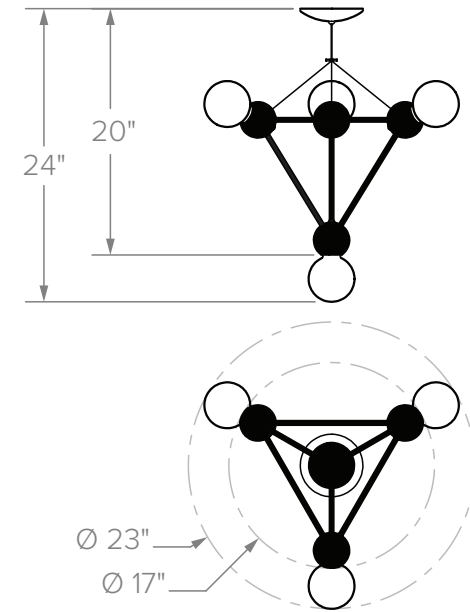

PICTURED IN POLISHED NICKEL

### DIMENSIONS

23 × 23 × 24 IN MIN. DROP  
58 × 58 × 61 CM

### WEIGHT

4 LB  
1.8 KG

### LEAD TIME

4–6 weeks

*Please inquire for custom options.*