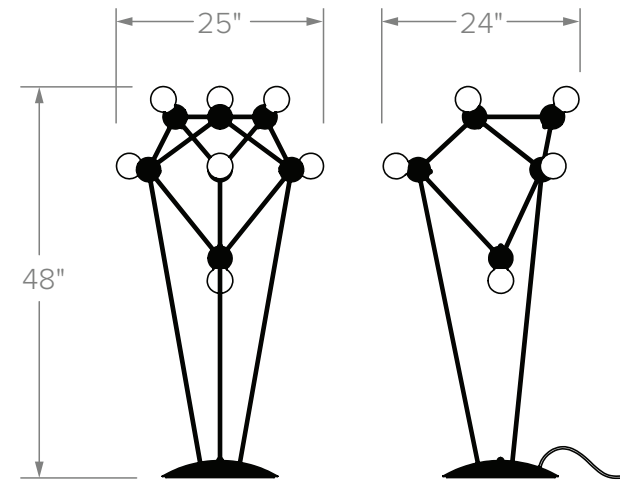

PICTURED IN POLISHED BRASS

LINA 07-LIGHT FLOOR LAMP

DIMENSIONS

48 × 25 × 24
122 × 64 × 61 cm

MATERIALS

Brass, wood

FINISHES

Polished nickel
Polished brass
Brushed brass
Oil-rubbed bronze

WEIGHT

14 LB
6.4 KG

ILLUMINATION

120V / 240V
Accepts (7) E26 / E27 bulbs
6W LED bulbs provided
Matte white finish, 2700K;
Dimmable

CONNECTION

14-IN base with cloth cord
and plug

LEAD TIME

6–8 weeks