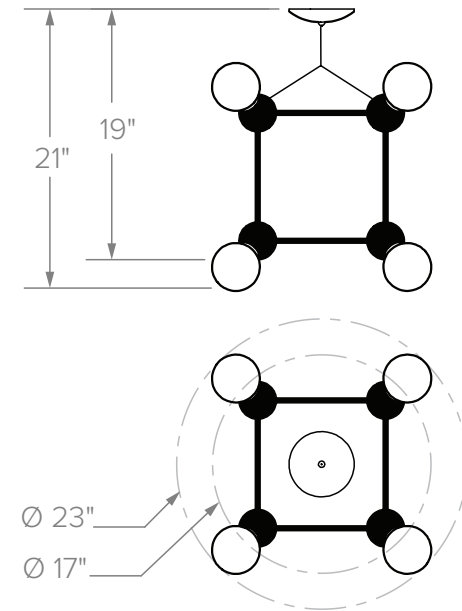

PICTURED IN BRUSHED BRASS

### DIMENSIONS

23 × 23 × 21 IN MIN. DROP  
58 × 58 × 54 CM

### WEIGHT

5 LB  
2.3 KG

### LEAD TIME

6–8 weeks

*Please inquire for custom options.*