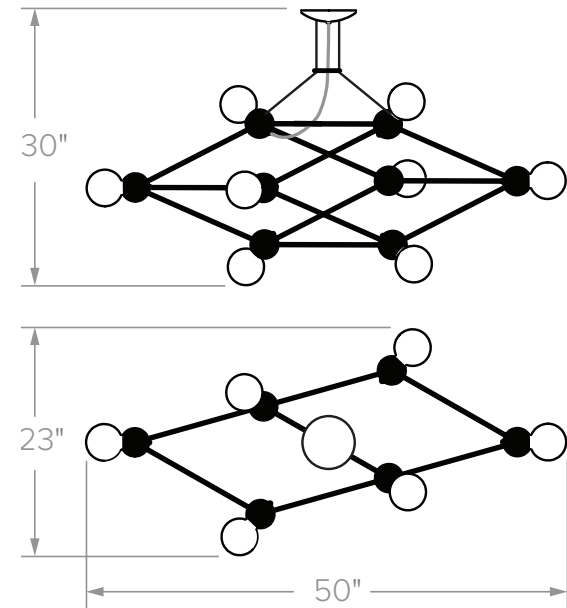

PICTURED IN BRUSHED BRASS

LINA 08-LIGHT SHEAR CHANDELIER

DIMENSIONS

50 × 23 × 30 IN MIN. DROP
127 × 59 × 76 CM

MATERIALS

Brass

FINISHES

Polished nickel
Polished brass
Brushed brass
Oil-rubbed bronze

WEIGHT

7 LB
3.2 KG

ILLUMINATION

120V / 240V
Accepts (8) E26 bulbs
6W LED bulbs provided
Matte white finish, 2700K;
Dimmable

SUSPENSION

Aircraft cable installation;
5-IN canopy in matching
finish with cloth cord

LEAD TIME

6–8 weeks

Please inquire for custom options.