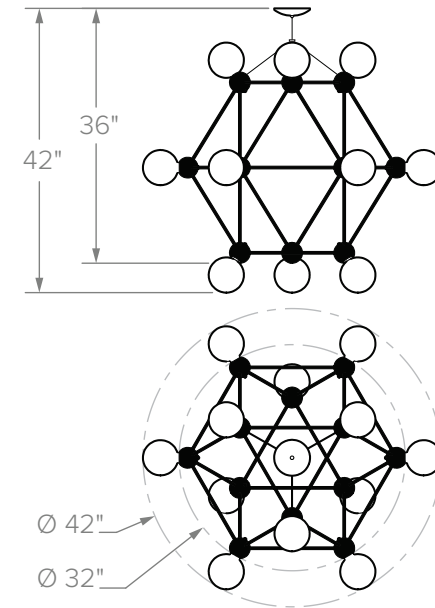

PICTURED IN POLISHED BRASS

LINA 12-LIGHT LG CHANDELIER

DIMENSIONS

42 × 42 × 42 IN MIN. DROP
107 × 107 × 107 CM

MATERIALS

Brass

FINISHES

Polished nickel
Polished brass
Brushed brass
Oil-rubbed bronze

WEIGHT

10 LB
4.5 KG

ILLUMINATION

120V / 240V
Accepts (12) E26 bulbs
6W LED bulbs provided
Matte white finish, 2700K;
Dimmable

SUSPENSION

Aircraft cable installation;
5-IN canopy in matching
finish with cloth cord

LEAD TIME

6–8 weeks

Please inquire for custom options.