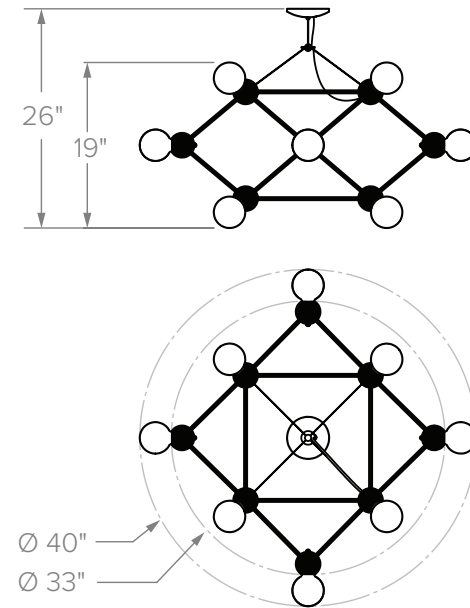

PICTURED IN BRUSHED BRASS

## LINA 12-LIGHT LOW CHANDELIER

### DIMENSIONS

40 × 40 × 26 IN MIN. DROP  
102 × 102 × 66 CM

### LEAD TIME

6–8 weeks

*Please inquire for custom options.*