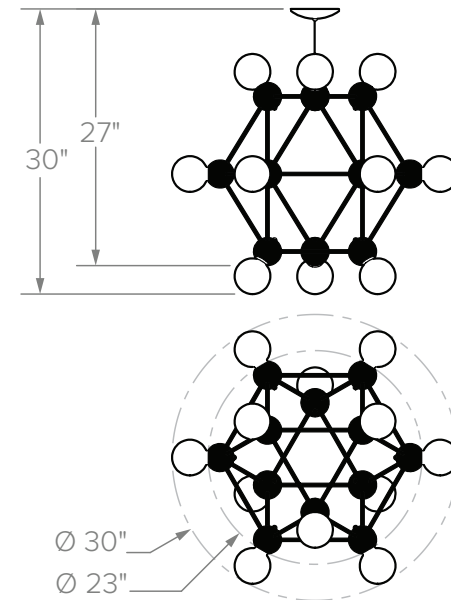

PICTURED IN BRUSHED BRASS

## LINA 12-LIGHT SM CHANDELIER

### DIMENSIONS

30 × 30 × 30 IN MIN. DROP  
76 × 76 × 76 CM

### LEAD TIME

6–8 weeks

*Please inquire for custom options.*