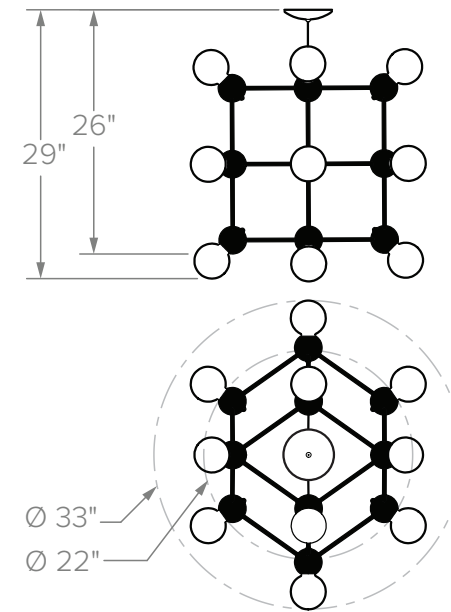

PICTURED IN BRUSHED BRASS

LINA 14-LIGHT CHANDELIER

DIMENSIONS

33 × 33 × 29 IN MIN. DROP
84 × 84 × 74 CM

MATERIALS

Brass

FINISHES

Polished nickel
Polished brass
Brushed brass
Oil-rubbed bronze

WEIGHT

11 LB
5 KG

ILLUMINATION

120V / 240V
Accepts (14) E26 bulbs
6W LED bulbs provided
Matte white finish, 2700K;
Dimmable

SUSPENSION

Aircraft cable installation;
5-IN canopy in matching
finish with cloth cord

LEAD TIME

6–8 weeks

Please inquire for custom options.