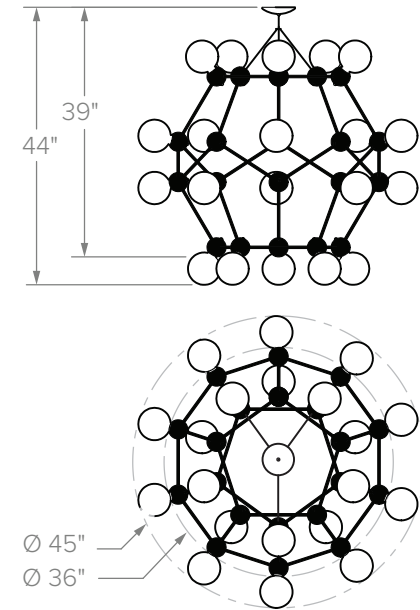

PICTURED IN BRUSHED BRASS

LINA 20-LIGHT LG CHANDELIER

DIMENSIONS

45 × 45 × 48 IN MIN. DROP
114 × 114 × 122 CM

MATERIALS

Brass

FINISHES

Polished nickel
Polished brass
Brushed brass
Oil-rubbed bronze

WEIGHT

13 LB
6 KG

ILLUMINATION

120V / 240V
Accepts (20) E26 bulbs
6W LED bulbs provided
Matte white finish, 2700K;
Dimmable

SUSPENSION

Aircraft cable installation;
5-IN canopy in matching
finish with cloth cord

LEAD TIME

6–8 weeks

Please inquire for custom options.