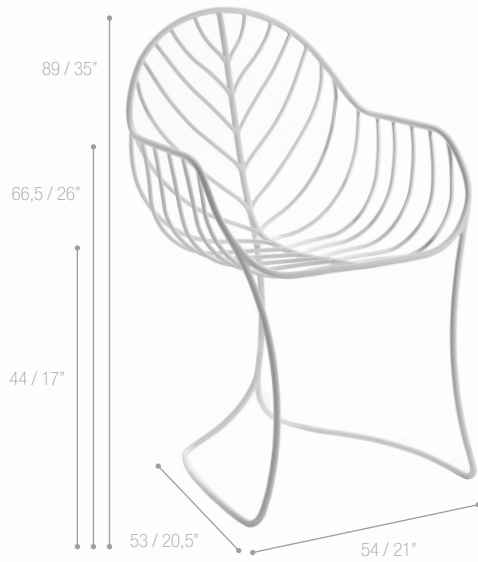

PRODUCT SHEET

FOLIA

REF: FOL55...

Royal Botania^{.com}
Belgian outdoor luxury

TECHNICAL INFO

DIMENSIONS

Width 54 cm / 21 inch
Depth 53 cm / 20,5 inch
Height 89 cm / 35 inch

6,6 kg / 14,5 Lbs

PACKAGING

This item is carefully packed per piece.

0,21 m³ - 7,41 Cbft

MAINTENANCE

<http://www.royalbotania.com/maintenance>

MATERIALS

FRAME

COATED STAINLESS STEEL

Brushed hairline finished Stainless Steel, type AISI304 18/08 with 18% chromium and 8% nickel

Wall thickness of the Stainless Steel tubes: 2mm.

COATED ALUMINIUM - WHITE

COATED ALUMINIUM - BRONZE